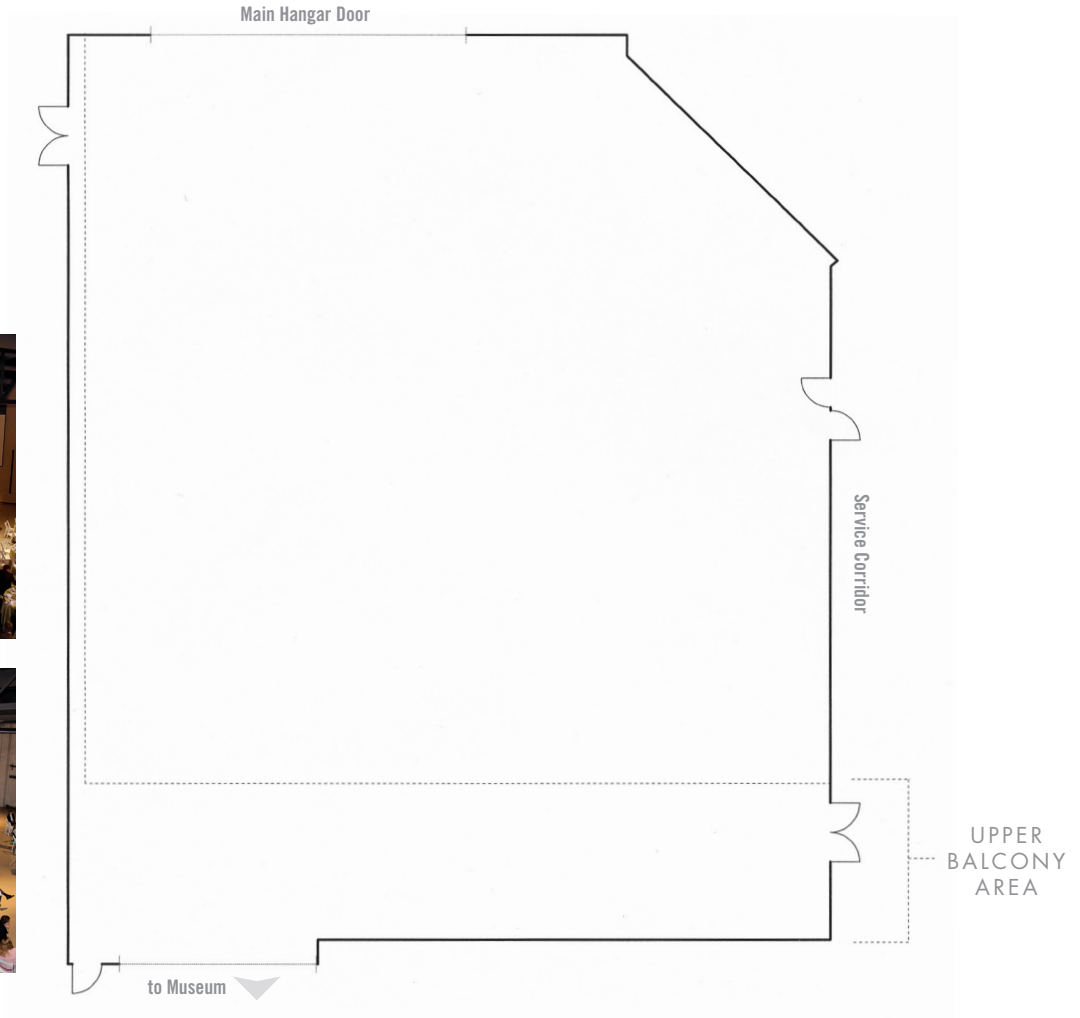

# FOUNDERS' WING

CAPACITY: 400

**FOUNDERS' WING:** Step back in aviation time as you enter this commemorative gallery from the main museum. Dedicated to preserving EAA's heritage and culture for future generations, the Founders' Wing will highlight EAA's significant accomplishments throughout its history. The main floor of this spacious area will accommodate up to 300, surrounding your guests with the history of EAA's annual fly-in convention throughout the years. An intimate atmosphere awaits on the mezzanine level where your guests can enjoy viewing the Founders' Library and the EAA Legacy Wall while overlooking suspended aircraft, aviation artwork, displays, and state-of-the-art audio visual capabilities.

## RENTAL FEE

8:00am to 5:00pm ..... **\$3,000**  
 5:00pm to 11:00pm ..... **\$4,000**

*Please inquire into non profit, and multiple location discounts*

| Dinner Banquet/Conference Space | Width   | Length | Banquet | Rounds | Theater | Classroom | Square Feet |
|---------------------------------|---------|--------|---------|--------|---------|-----------|-------------|
| Founders' Wing                  | 77' 10" | 95'    | 300     | 300    | 400     | 100       | 7,400       |