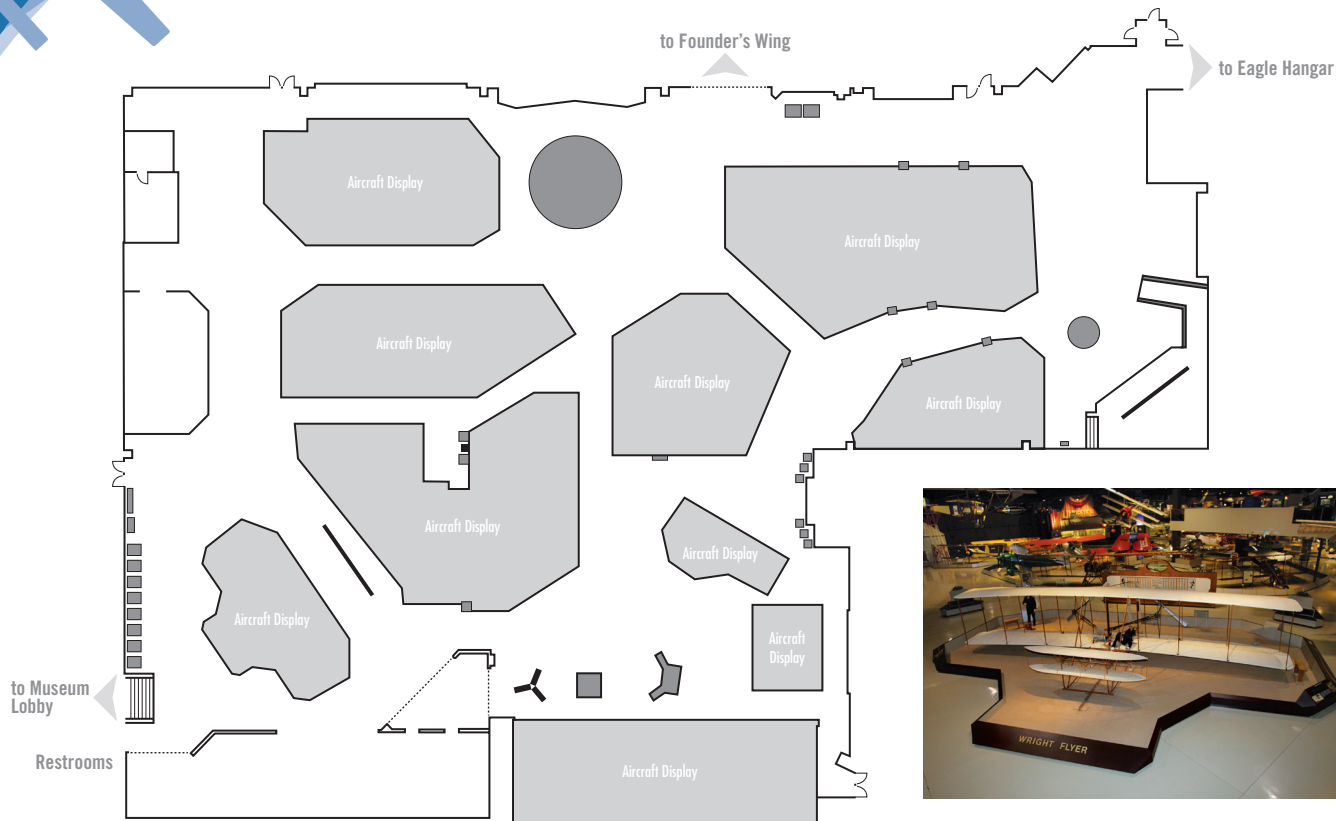

EAA MUSEUM & EAGLE HANGAR

CAPACITY: 250 (MUSEUM) / 1,000 (EAGLE HANGAR)

EAA AIRVENTURE MUSEUM: This is one of the most unique venues available anywhere for meetings, receptions or gatherings. Imagine hosting your event surrounded by the history of flight! Nearly 100 aircraft are on display throughout the museum, offering much more than the typical gathering area for your group. There are numerous gallery areas within the EAA AirVenture Museum that provide outstanding backdrops for your event. The price includes access to all areas of the EAA AirVenture Museum. Add the Aeronautica Gift Shop, a guided museum tour, or our F-18 Flight Simulator for an extra thrill and unforgettable memory for your guests. It will make your next function absolutely unforgettable! The AirVenture Museum is available after normal business hours only.

RENTAL FEE

5:00pm to 11:00pm **\$5,000**
(minimum)

For up to 200 guests
(additional guests over 200
\$15/person)

*Please inquire into non profit,
and multiple location discounts*

Dinner Banquet/Conference Space	Width	Length	Banquet	Rounds	Theater	Classroom	Square Feet
EAA AirVenture Museum	-	-	250	250	N/A	N/A	50,000

EAA MUSEUM & EAGLE HANGAR

CAPACITY: 250 (MUSEUM) / 1,000 (EAGLE HANGAR)

Dinner Banquet/Conference Space	Width	Length	Banquet	Rounds	Theater	Classroom	Square Feet
Eagle Hangar	186'	186' 10"	800	700	1,000	300	40,000