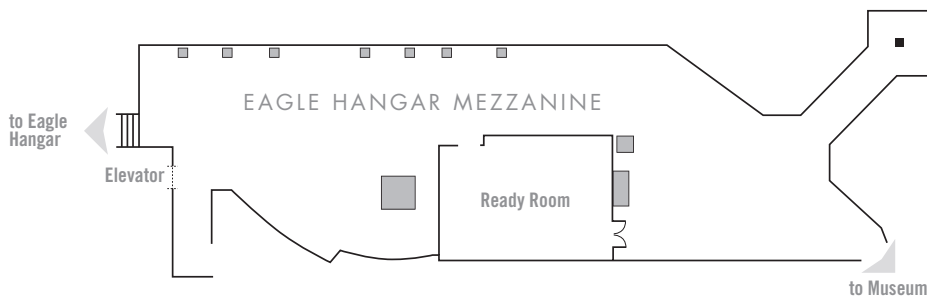

RENTAL FEE

5:00pm to 11:00pm **\$5,000**
(minimum)

For up to 200 guests
(additional guests over 200
\$15/person)

*Please inquire into non profit,
and multiple location discounts*

Dinner Banquet/Conference Space	Width	Length	Banquet	Rounds	Theater	Classroom	Square Feet
EAA AirVenture Museum	-	-	250	250	N/A	N/A	50,000

EAA MUSEUM & EAGLE HANGAR

CAPACITY: 250 (MUSEUM) / 1,000 (EAGLE HANGAR)

Dinner Banquet/Conference Space	Width	Length	Banquet	Rounds	Theater	Classroom	Square Feet
Eagle Hangar	186'	186' 10"	800	700	1,000	300	40,000