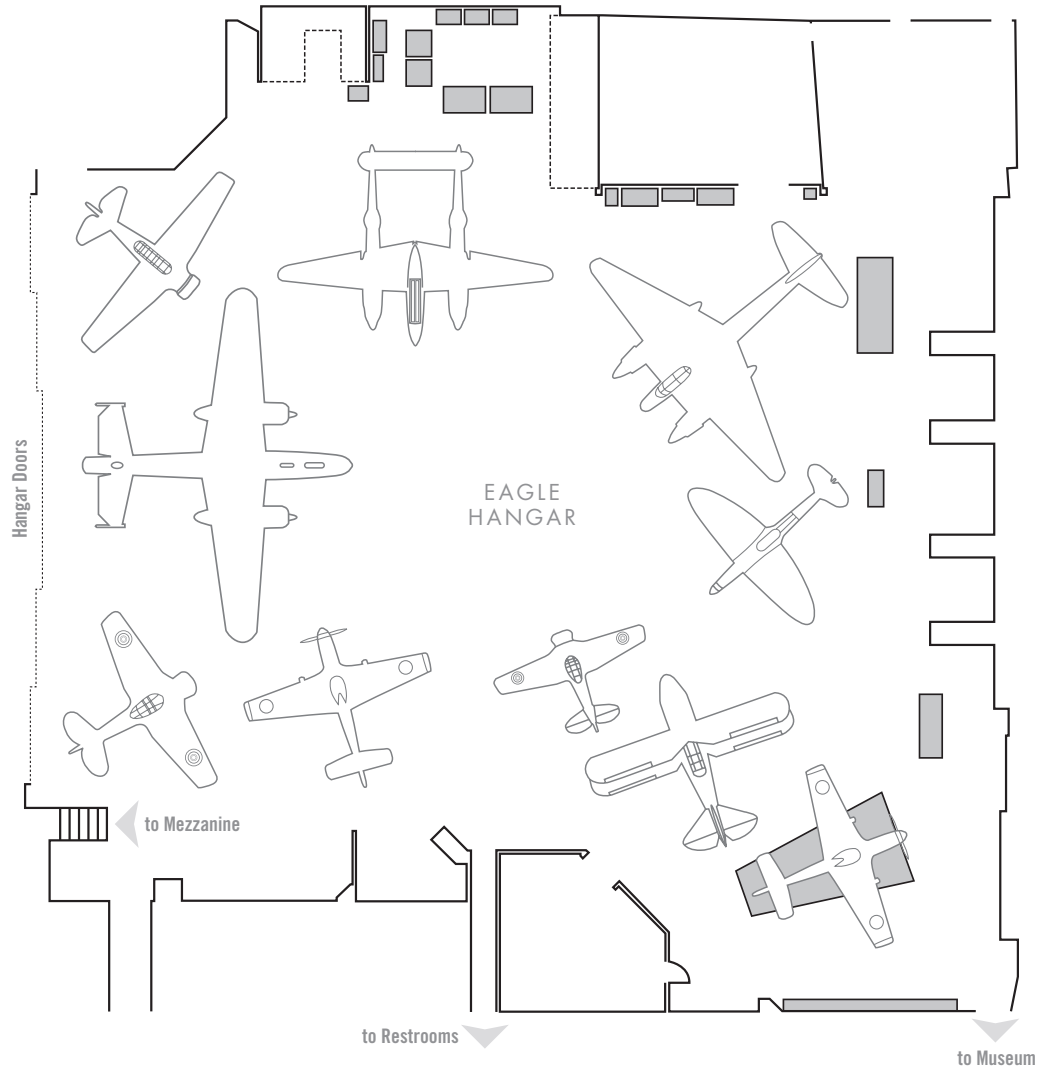

EAA MUSEUM & EAGLE HANGAR

CAPACITY: 250 (MUSEUM) / 1,000 (EAGLE HANGAR)

EAA AIRVENTURE MUSEUM: This is one of the most unique venues available anywhere for meetings, receptions or gatherings. Imagine hosting your event surrounded by the history of flight! Nearly 100 aircraft are on display throughout the museum, offering much more than the typical gathering area for your group. There are numerous gallery areas within the EAA AirVenture Museum that provide outstanding backdrops for your event. The price includes access to all areas of the EAA AirVenture Museum. Add the Aeronautica Gift Shop, a guided museum tour, or our F-18 Flight Simulator for an extra thrill and unforgettable memory for your guests. It will make your next function absolutely unforgettable! The AirVenture Museum is available after normal business hours only.

RENTAL FEE

5:00pm to 11:00pm **\$5,000**
(minimum)

For up to 200 guests
(additional guests over 200
\$15/person)

*Please inquire into non profit,
and multiple location discounts*

Dinner Banquet/Conference Space	Width	Length	Banquet	Rounds	Theater	Classroom	Square Feet
EAA AirVenture Museum	-	-	250	250	N/A	N/A	50,000

EAA MUSEUM & EAGLE HANGAR

CAPACITY: 250 (MUSEUM) / 1,000 (EAGLE HANGAR)

Dinner Banquet/Conference Space	Width	Length	Banquet	Rounds	Theater	Classroom	Square Feet
Eagle Hangar	186'	186' 10"	800	700	1,000	300	40,000